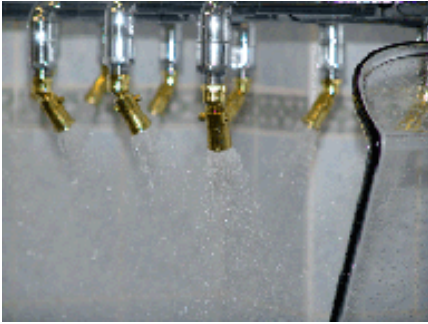

#### Affusion Shower V-07-OT Series. Available in Chrome or "Gold" Finish.

SPECIFICATIONS / TECHNICAL DATA		MODEL			
		VO-7-OT Exclusive "Gold"	VO-7-OT Exclusive Chrome	VO-7 OT Standard "Gold"	VO-7-OT Standard "Chrome"
1	Shower Heads/Water Injectors (Special design) with 10 water channels w/adjustable pressure from forest rain to tropical mist and swivel action to any position. Equipped with adjustable flow button.	14pcs, Finish "Gold"	14pcs, Finish Chrome	7 pcs, Finish "Gold"	7pcs, Finish Chrome
2	Swivel base with extension	1pc +	+	+	+
3	DR-101 Universal Control Panel	1pc +	+	+	+
4	Shower Rainbar	1pc +	+	+	+
5	Automatic thermixer w/chrome plated elements	1pc Model 5-200	Model 5-200	Model 5-130	Model 5-130
6	Acrylic screen for face protection	1pc +	+	+	+
7	Special acrylic oval box for wall mounting w/installation kit. Color: White with deco elements.	1pc +	+	+	+

#### Options for Vichy Shower VO-7-OT Series

1	3/4" CHF SET. Set of chrome plated installation fittings ID 3/4"	1 set
---	--	-------

2 [Luxury Wet Table](#)

**New! Affusion / Vichy Showers VO-7-SW. Equipped with Swivel base.**

**Affusion Shower V-07-SW Series. Available in Chrome or "Gold" Finish.**

SPECIFICATIONS / TECHNICAL DATA		MODEL			
		VO-7-SW Exclusive "Gold"	VO-7-SW Exclusive Chrome	VO-7 SW Standard "Gold"	VO-7-SW Standard "Chrome"
1	Shower Heads/Water Injectors (Special design) with 10 water channels w/adjustable pressure from forest rain to tropical mist and swivel action to any position. Equipped with adjustable flow button.	14pcs, Finish "Gold"	14pcs, Finish Chrome	7 pcs, Finish "Gold"	7pcs, Finish Chrome
2	Swivel base	1pc +	+	+	+
3	AR-307 Universal Control Panel	1pc +	+	+	+
4	Shower Rainbar	1pc +	+	+	+
5	Automatic thermixer w/chrome plated elements	1pc Model 5-200	Model 5-200	Model 5-130	Model 5-130
6	Acrylic screen for face protection	1pc +	+	+	+
7	Special acrylic oval box for wall mounting w/installation kit. Color: White with deco elements.	1pc +	+	+	+