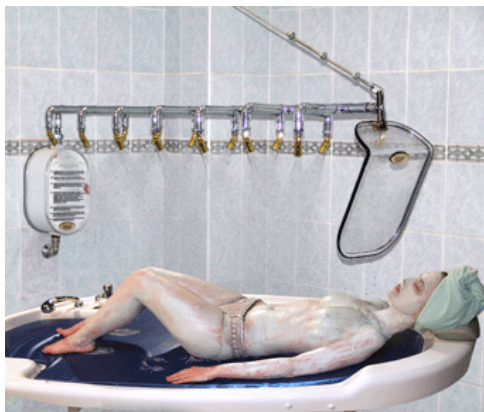

## AFFUSION / VICHY SHOWERS

Affusion shower was designed in Vichy, France as one of the hydrokinetic treatments. Affusion shower treatments are highly relaxing and pampering. They can be used as a separate water treatments or in conjunction with body mud treatments, etc.

Using advanced control system panel you can easily go from a fine micro massage to a pressurized water massage that stimulates blood circulation.

Affusion shower model V-07 Exclusive Polished Chrome (shown with options)

**Affusion Shower V-07-SW Series. Available in Chrome or "Gold" Finish.**

SPECIFICATIONS / TECHNICAL DATA		MODEL			
		VO-7-SW Exclusive "Gold"	VO-7-SW Exclusive Chrome	VO-7 SW Standard "Gold"	VO-7-SW Standard "Chrome"
1	Shower Heads/Water Injectors (Special design) with 10 water channels w/adjustable pressure from forest rain to tropical mist and swivel action to any position. Equipped with adjustable flow button.	14pcs, Finish "Gold"	14pcs, Finish Chrome	7 pcs, Finish "Gold"	7pcs, Finish Chrome
2	Swivel base	1pc +	+	+	+
3	AR-307 Universal Control Panel	1pc +	+	+	+
4	Shower Rainbar	1pc +	+	+	+
5	Automatic thermixer w/chrome plated elements	1pc Model 5-200	Model 5-200	Model 5-130	Model 5-130
6	Acrylic screen for face protection	1pc +	+	+	+
7	Special acrylic oval box for wall mounting w/installation kit. Color: White with deco elements.	1pc +	+	+	+